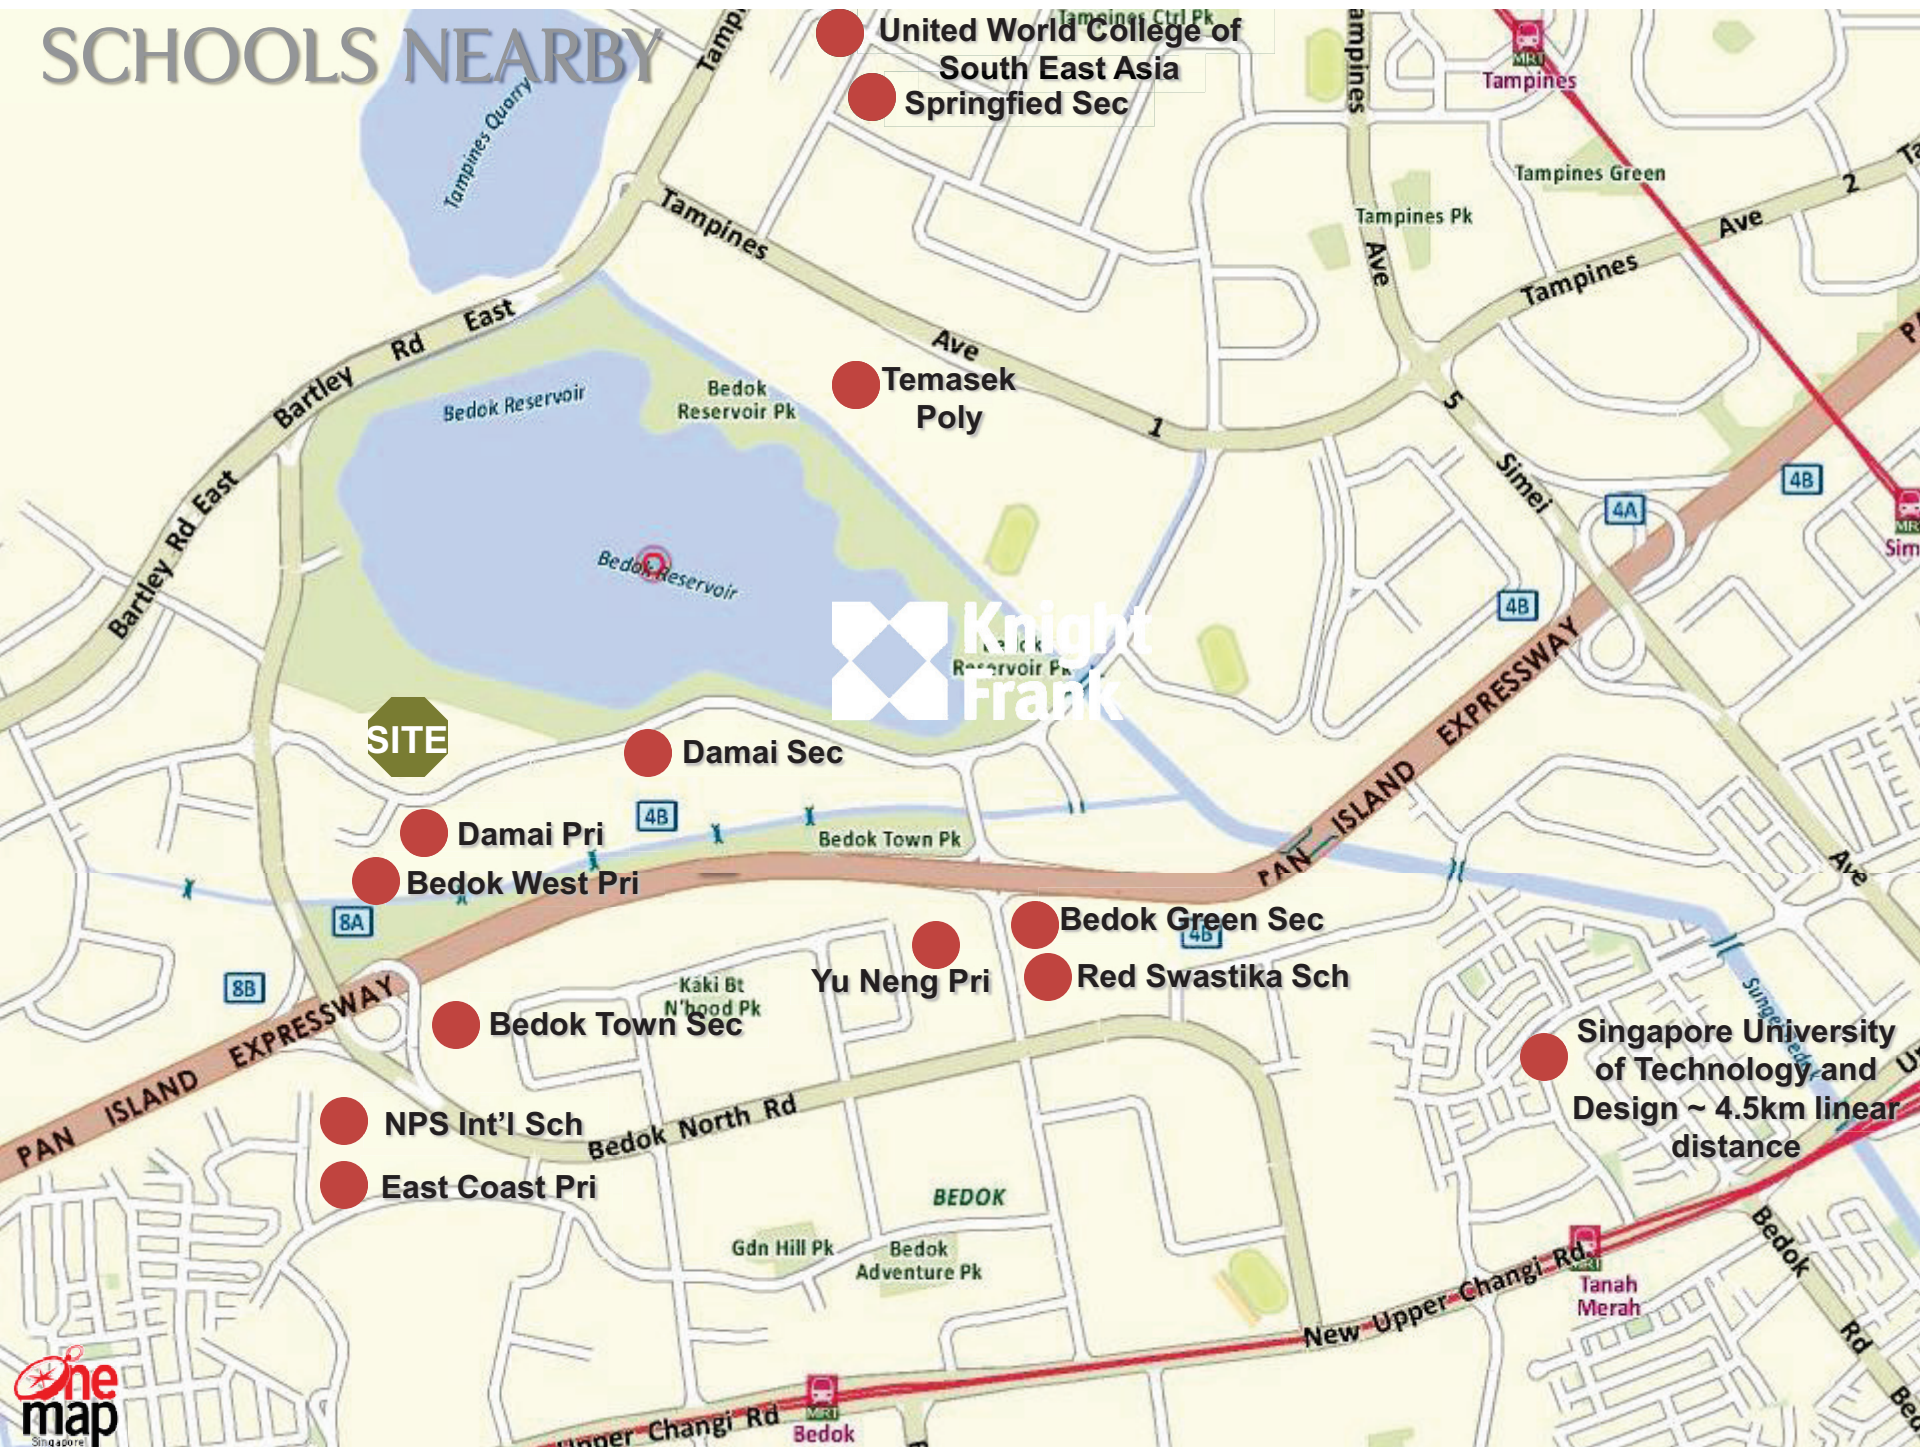

SCHOOLS NEARBY

Singapore University of Technology and Design ~ 4.5km linear distance